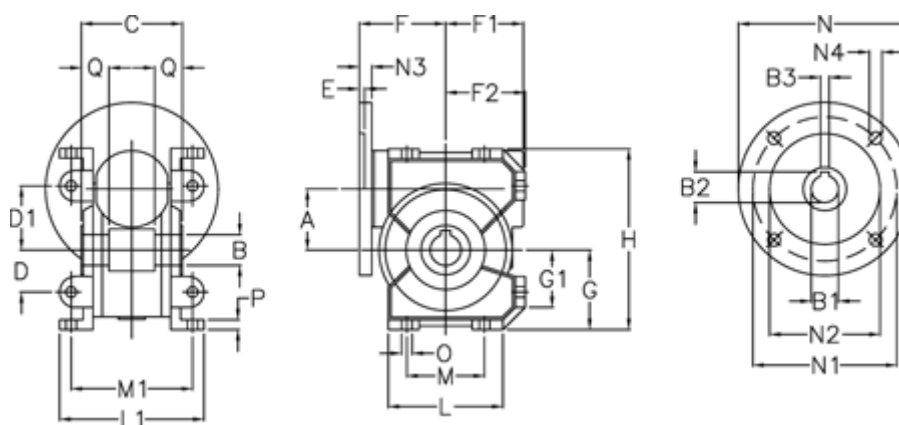

Data Sheet

Article number: 3902049036022
 Description: Worm gear
 VF 49-U-36-63B5

Measures

A = 49.5	E = 3	L = 93	N4 = 9.5
B = 25 H7	F = 70	L1 = 117	O = 8.5
B1 E7 = 11	F1 = 63	M = 63	P = 8
B2 = 12.8	F2 = 64.5	M1 = 98.5	Q = 22.5
B3 H9 = 4	G = 64.5	N = 140	
C = 82	G1 = 46.5	N1 = 115	
D = 34	H = 146.5	N2 = 95	
D1 = 52	H1 = 110.5	N3 = 10.5	